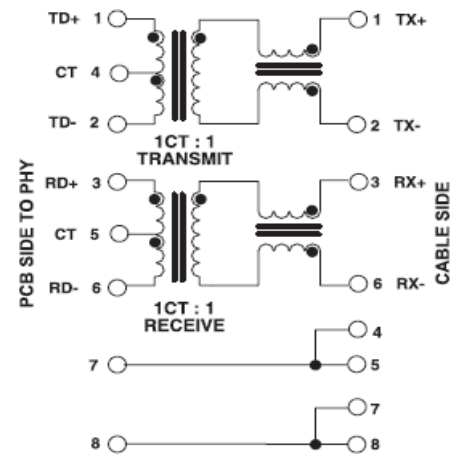

Title		
FLYPORT ETH CPU		
Size	Document Number	Rev
A4	CS429	1
Date:	Monday, June 11, 2012	Sheet 1 of 2

This schematic by openPicus is licensed under a Creative Commons Share-Alike 3.0 Licence  
<http://creativecommons.org/licenses/by-sa/3.0/>  
 Based on a work at [www.openpicus.com](http://www.openpicus.com).  
 Permissions beyond the scope of this license may be available at <http://www.openpicus.com/site/downloads/FAQs>

Title		
FLYPORT ETH ENC		
Size	Document Number	Rev
A4	CS429	1
Date:	Monday, April 16, 2012	Sheet 2 of 2

This schematic by openPicus is licensed under a Creative Commons Share-Alike 3.0 Licence  
<http://creativecommons.org/licenses/by-sa/3.0/>  
 Based on a work at [www.openpicus.com](http://www.openpicus.com).  
 Permissions beyond the scope of this license may be available at <http://www.openpicus.com/site/downloads/FAQs>