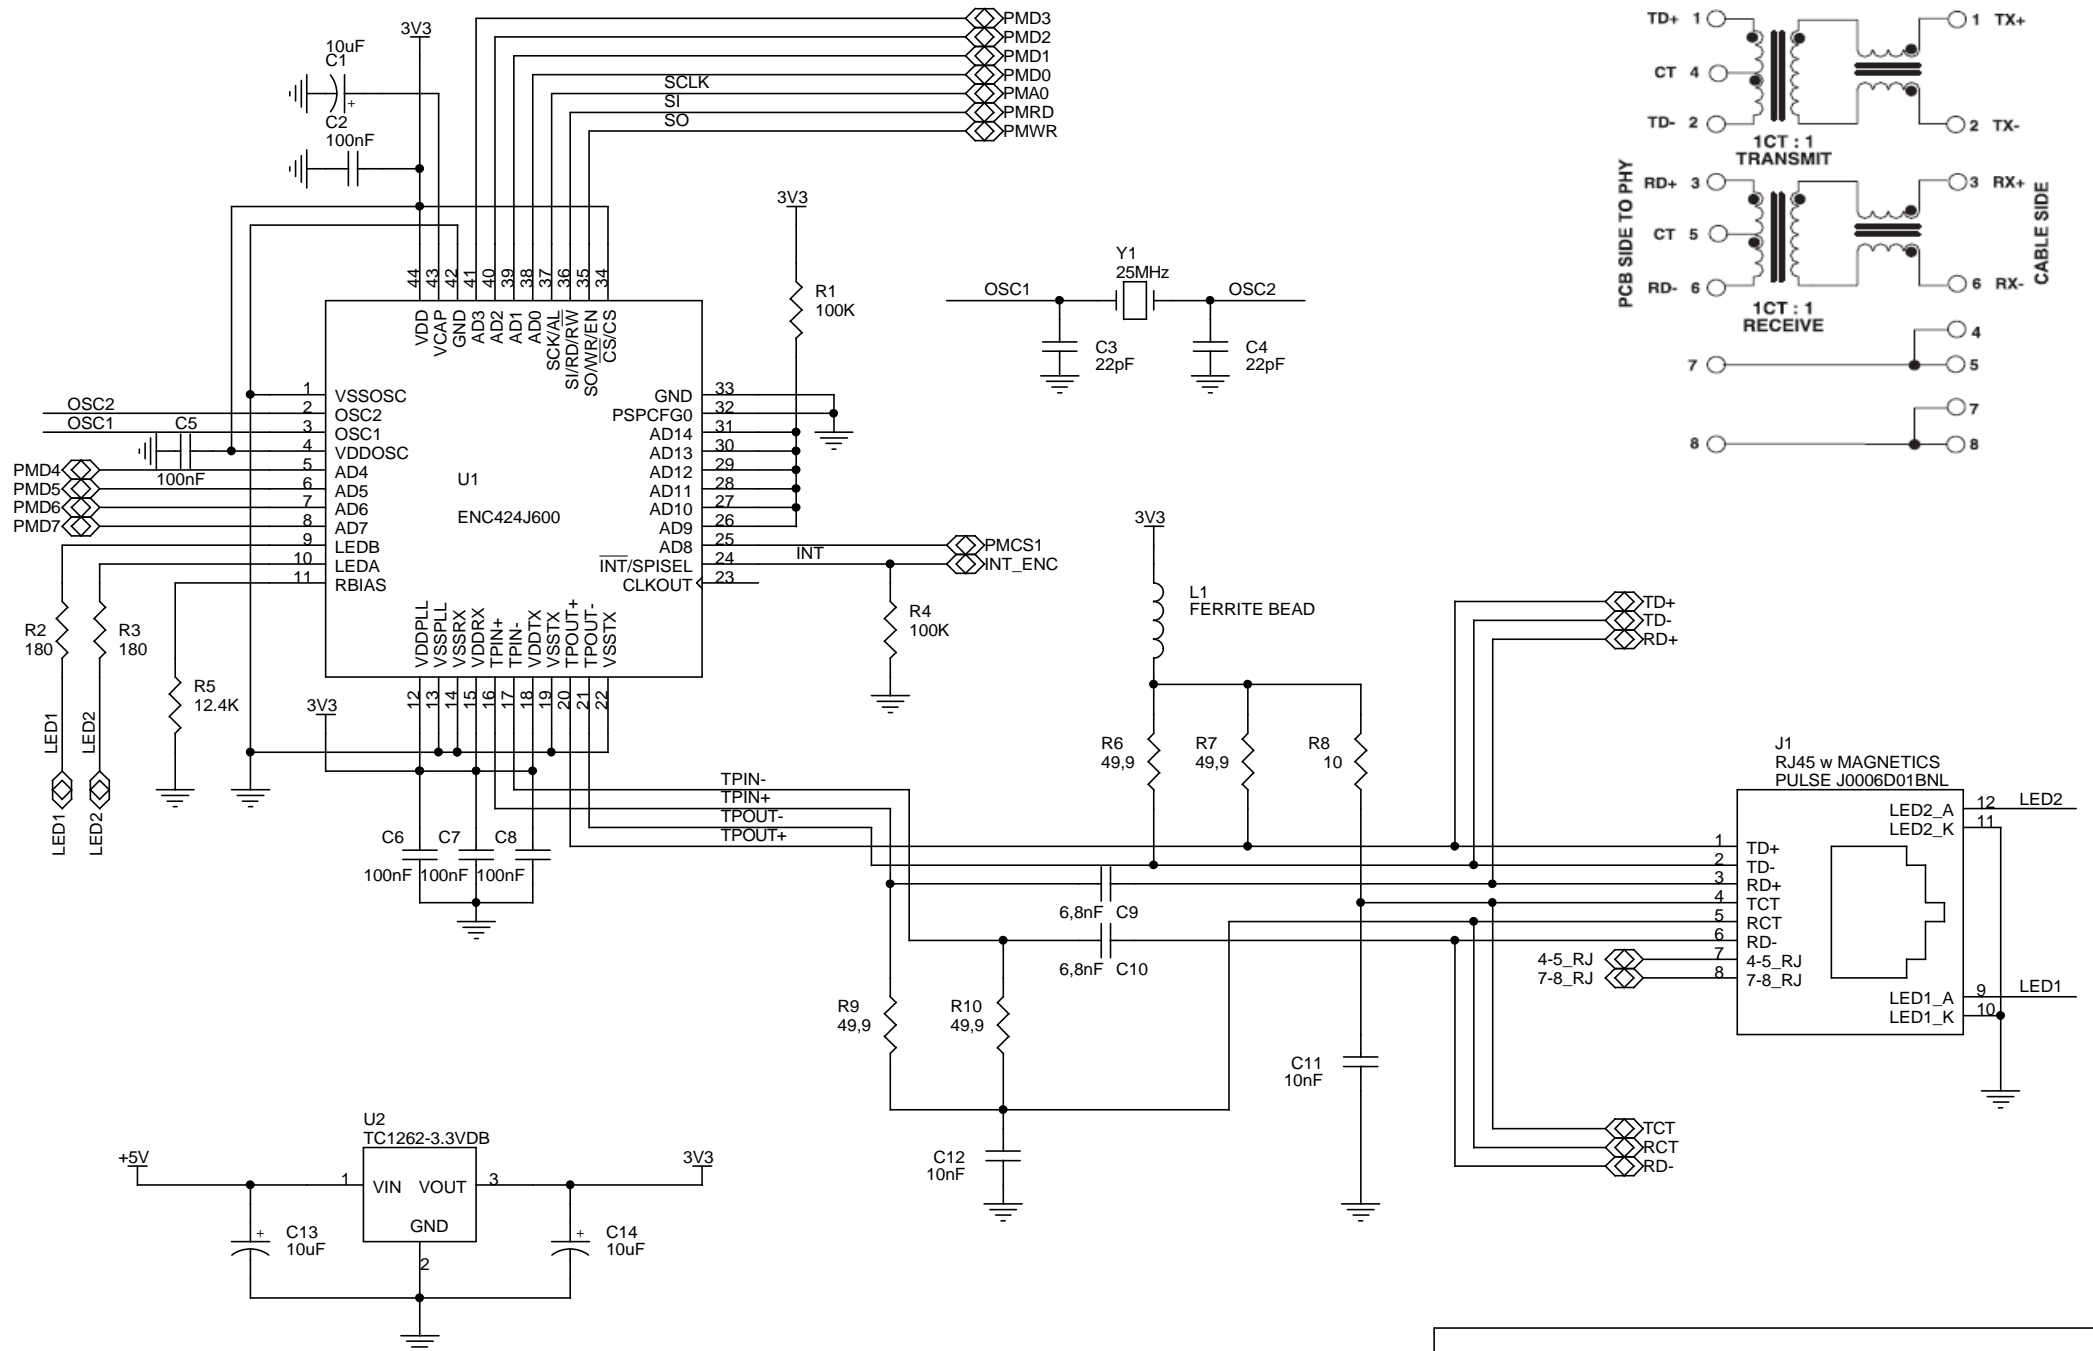

Title		
FLYPORT ETH CPU		
Size	Document Number	Rev
A4	CS429	1
Date:	Monday, June 11, 2012	Sheet 1 of 2

This schematic by openPicus is licensed under a Creative Commons Share-Alike 3.0 Licence  
<http://creativecommons.org/licenses/by-sa/3.0/>  
 Based on a work at [www.openpicus.com](http://www.openpicus.com).  
 Permissions beyond the scope of this license may be available at <http://www.openpicus.com/site/downloads/FAQs>

Title		
FLYPORT ETH ENC		
Size	Document Number	Rev
A4	CS429	1
Date:	Monday, April 16, 2012	Sheet 2 of 2

This schematic by openPicus is licensed under a Creative Commons Share-Alike 3.0 Licence  
<http://creativecommons.org/licenses/by-sa/3.0/>  
 Based on a work at [www.openpicus.com](http://www.openpicus.com).  
 Permissions beyond the scope of this license may be available at <http://www.openpicus.com/site/downloads/FAQs>